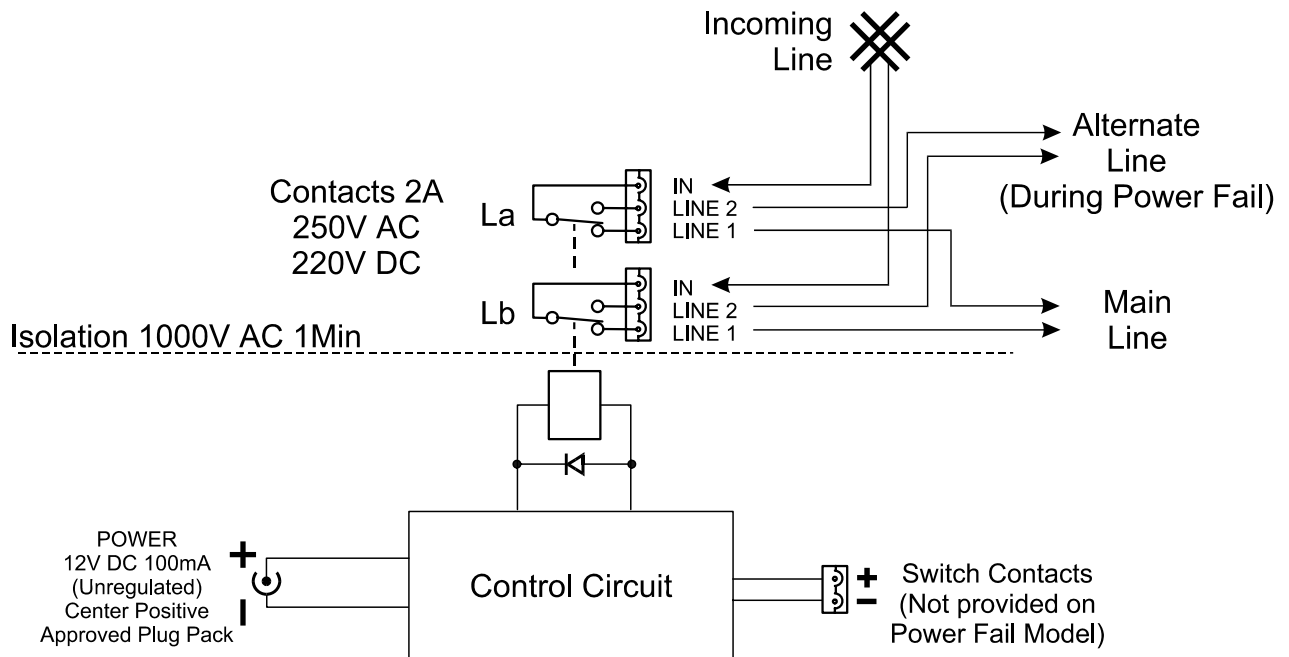

# ISOLATION RELAY UNIT

### POWER FAIL CHANGE-OVER OPTION

The PF-4967 is an ACA approved isolation relay for redirecting a phone line to an alternate path if the power is removed from the unit. Other configurations are available (Consult Factory).